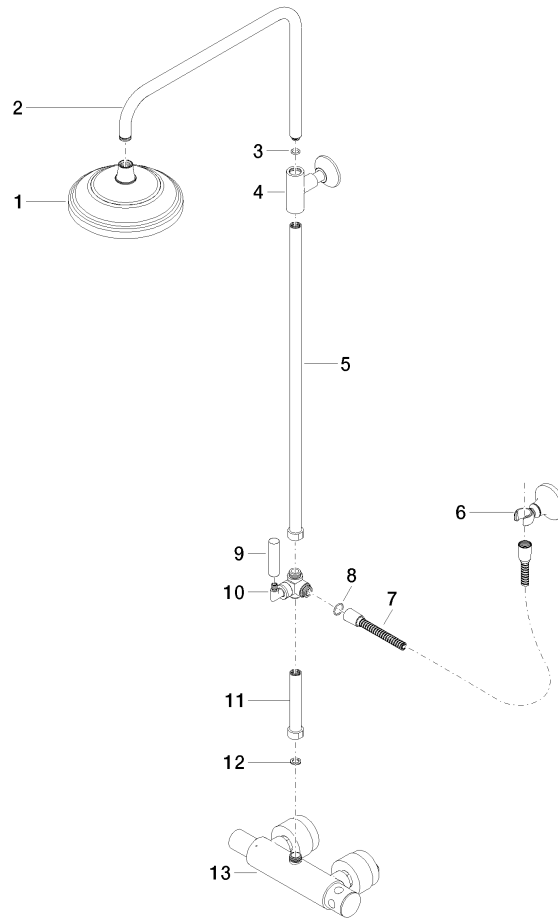

ST 050 304 4360

- shower with fixed riser projection 420mm
- rain shower Ø 200 mm
- rain shower with anti-scale system
- max. rainshower flow 14 l/min
- Function from: 8 l/min
- rotary diverter for fixed-riser shower/hand shower
- height of fittings up to rain shower (bottom edge) 985mm
- height of fittings up to top edge of elbow 1160mm
- two-part push-on rosette Ø 65 mm
- rosette for shower holder Ø 65mm
- rosette for wall mounting Ø 60mm
- gauge 150 mm - 13 mm
- metal shower hose 1250mm with integrated anti-twist protection
- 1/2" connection
- Pipe diameter 20 mm

Intrinsic protection against back flow.

NOTE: The handles must be ordered separately from the fittings!

MADISON Showerpipe with shower thermostat - Brushed Dark Platinum

MADISON

ST 050 304 4360

ST 050 304 4360

1:10

**Flow rate chart**

**Certificates**

LGA\_38665.

ST 050 304 4360

Parts for other finishes can be found here: [Chrome](#)

**Spare parts list**

No.	Item Number	Name	Quantity used	Delivery time
1	04 12 05 038 01-99	shower	1	30
2	04 28 22 101 20-99	spout	1	30
3	90 14 10 011 00 90	seal	1	2
4	90 17 11 037 01-99	holder	1	30
5	90 28 22 104 00-99	pipe	1	30
6	90 17 09 045 01-99	diverter	1	30
7	09 30 30 064-99	screw	1	30
8	09 18 20 011-99	base	1	30
9	09 28 22 013 90	pipe	1	2
10	11 170 370-99	MADISON Lever insert - Brushed Dark Platinum	1	30
11	09 30 30 062-99	screw	1	30
12	09 14 10 122 90	seal	1	2
13	28 104 970-99	Metal shower hose 1/2" x 1/2" x 1250 mm - Brushed Dark Platinum	1	2
14	28 050 410-99	holder	1	60
15	90 28 22 103 00-99	pipe	1	30
16	90 14 20 002 00 90	seal	1	2
17	04 17 01 044 01-99	fitting	1	30