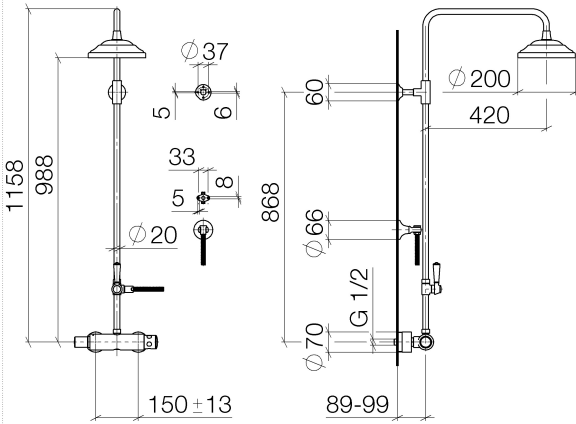

ST 050 304 4360

- shower with fixed riser projection 420mm
- rain shower Ø 200 mm
- rain shower with anti-scale system
- max. rainshower flow 14 l/min
- Function from: 8 l/min
- rotary diverter for fixed-riser shower/hand shower
- height of fittings up to rain shower (bottom edge) 985mm
- height of fittings up to top edge of elbow 1160mm
- two-part push-on rosette Ø 65 mm
- rosette for shower holder Ø 65mm
- rosette for wall mounting Ø 60mm
- gauge 150 mm - 13 mm
- metal shower hose 1250mm with integrated anti-twist protection
- 1/2" connection
- Pipe diameter 20 mm

Intrinsic protection against back flow.

NOTE: The handles must be ordered separately from the fittings!

MADISON Showerpipe with shower thermostat - Brushed Dark Platinum

MADISON

ST 050 304 4360

ST 050 304 4360

1:10

**Flow rate chart**

**Certificates**

LGA\_38665.

ST 050 304 4360

Parts for other finishes can be found here: [Chrome](#)

**Spare parts list**

No.	Item Number	Name	Quantity used	Delivery time
1	04 12 05 038 01-99	shower	1	30
2	04 28 22 101 20-99	spout	1	30
3	90 14 10 011 00 90	seal	1	2
4	90 17 11 037 01-99	holder	1	30
5	90 28 22 104 00-99	pipe	1	30
6	90 17 09 045 01-99	diverter	1	30
7	09 30 30 064-99	screw	1	30
8	09 18 20 011-99	base	1	30
9	09 28 22 013 90	pipe	1	2
10	11 170 370-99	MADISON Lever insert - Brushed Dark Platinum	1	30
11	09 30 30 062-99	screw	1	30
12	09 14 10 122 90	seal	1	2
13	28 104 970-99	Metal shower hose 1/2" x 1/2" x 1250 mm - Brushed Dark Platinum	1	2
14	28 050 410-99	holder	1	60
15	90 28 22 103 00-99	pipe	1	30
16	90 14 20 002 00 90	seal	1	2
17	04 17 01 044 01-99	fitting	1	30