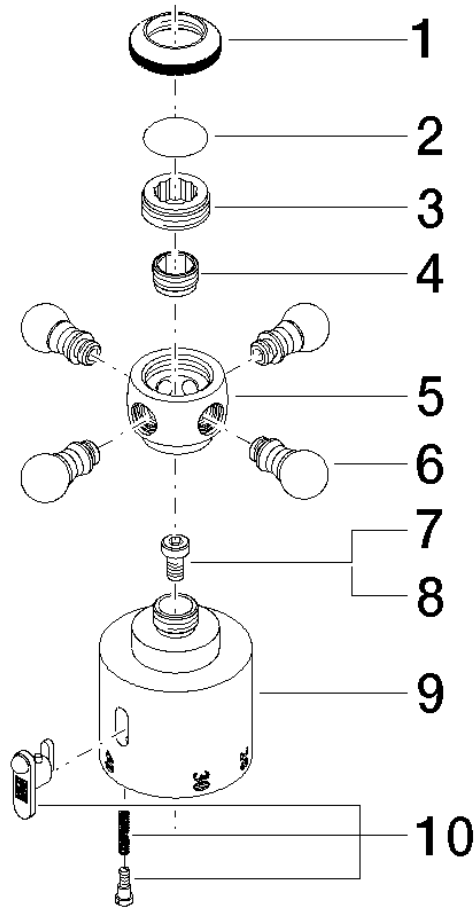

ST 050 304 4360

Parts for other finishes can be found here: [Chrome](#)

Spare parts list

No.	Item Number	Name	Quantity used	Delivery time
1	09 20 36 005-99	handle	1	30
2	09 26 01 016 90	accessories	1	2
3	09 20 83 006 90	handle	1	2
4	09 24 03 119 90	nipple	1	2
5	09 20 36 060-99	handle	1	30
6	09 20 36 004-99	handle	4	30
7	90 30 30 027 00 90	screw	1	2
8	09 30 33 004 90	screw	1	2
9	09 17 33 003-99	handle	1	30
10	90 21 33 020 00 90	handle	1	2